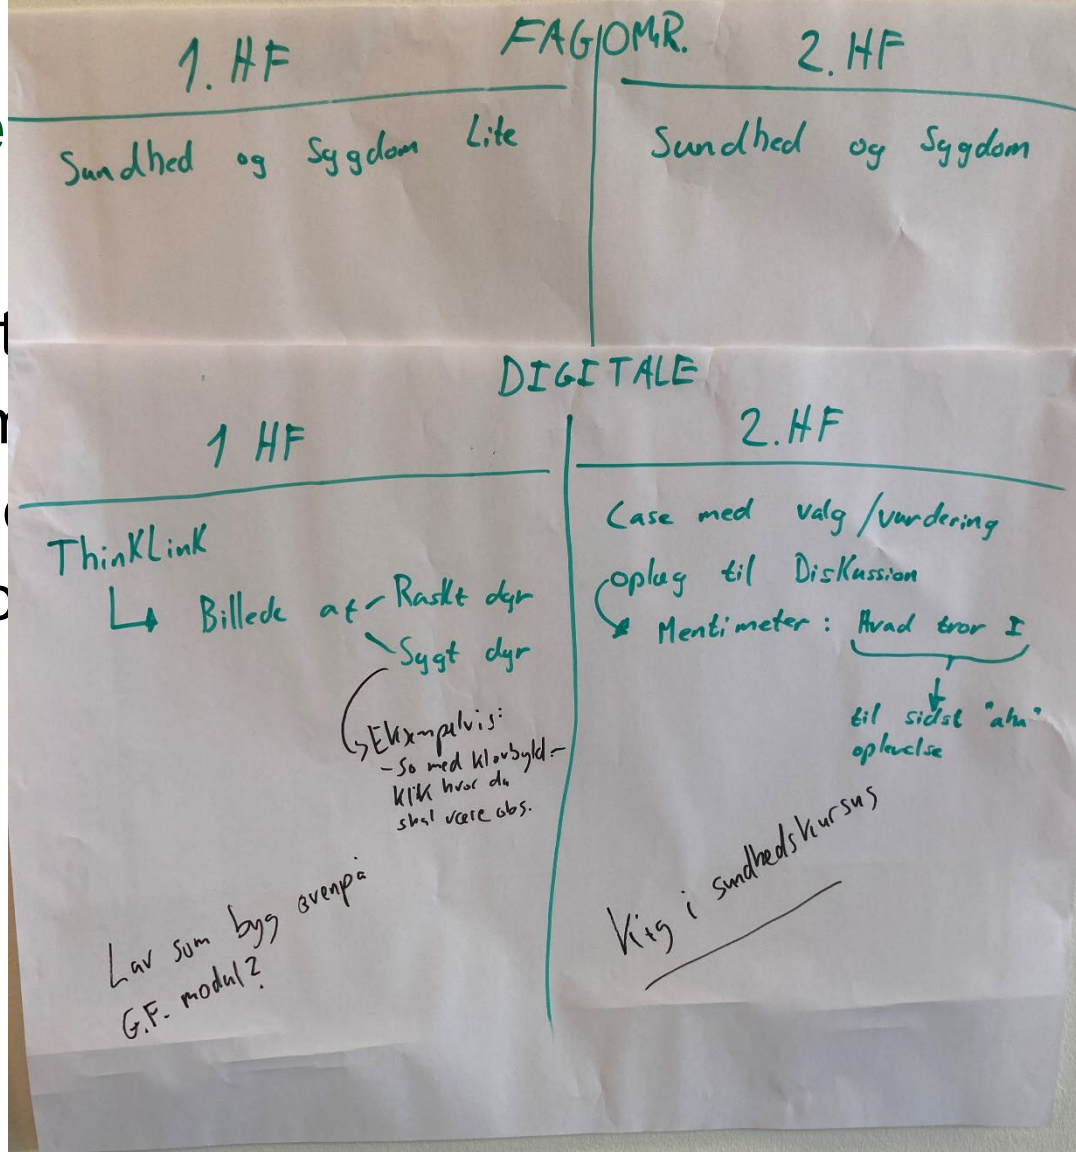

The background of the slide is a photograph of several piglets in a pen. The piglets are light pink and white, with prominent ears. They are clustered together, and the focus is on their heads and backs. The lighting is bright, highlighting the texture of their skin and the details of their ears.

# Indhold

- Sundhedsapp
- Grise og plads i farestierne
- Arrangementer i 2023

# Sundhedsapp

- Installation
- Sygdomsmodul
- Beregner modul
- Quizmodul

# Sundhe

- Installat
- Sygdon
- Beregn
- Quizmo